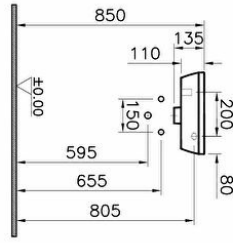

Collection: Integra

Technical specifications

Colour	White
Height	135
Width	370
Depth	220
Designer	VitrA Design Team
Finish	Hygiene
Guarantee	10

Material	Hygiene
Overflow Hole	With Overflow
Syphon	Syphon Not Included
Body Material	VC- Vitreous China
Design Shape	Rectangular
Washbasin	
Overflow Hole Detail	With Overflow
Tap Hole Options	Single Tap Hole
Ceramic Sanitaryware	

Drainer	Not included waste set
Marketing Measure (cm)	35 x 22

2A technical drawing

**Technical specifications**

Colour: White **Height:** 135 **Width:** 370 **Depth:** 220 **Designer:** VitrA Design Team **Finish:** Hygiene **Guarantee:** 10 **Material:** Hygiene
Overflow Hole: With Overflow **Syphon:** Syphon Not Included **Body Material:** VC- Vitreous China **Design Shape Washbasin:**
Rectangular **Overflow Hole Detail:** With Overflow **Tap Hole Options Ceramic Sanitaryware:** Single Tap Hole **Drainer:** Not included
waste set **Marketing Measure (cm):** 35 x 22