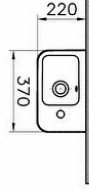

Collection: Integra

Technical specifications

Colour	White
Height	135
Width	370
Depth	220
Designer	VitrA Design Team
Finish	Hygiene
Guarantee	10

Material	Hygiene
Overflow Hole	With Overflow
Syphon	Syphon Not Included
Body Material	VC- Vitreous China
Design Shape	Rectangular
Washbasin	
Overflow Hole Detail	With Overflow
Tap Hole Options	Single Tap Hole
Ceramic Sanitaryware	

Drainer	Not included waste set
Marketing Measure (cm)	35 x 22

2A technical drawing

**Technical specifications**

Colour: White **Height:** 135 **Width:** 370 **Depth:** 220 **Designer:** VitrA Design Team **Finish:** Hygiene **Guarantee:** 10 **Material:** Hygiene
Overflow Hole: With Overflow **Syphon:** Syphon Not Included **Body Material:** VC- Vitreous China **Design Shape Washbasin:**
Rectangular **Overflow Hole Detail:** With Overflow **Tap Hole Options Ceramic Sanitaryware:** Single Tap Hole **Drainer:** Not included
waste set **Marketing Measure (cm):** 35 x 22