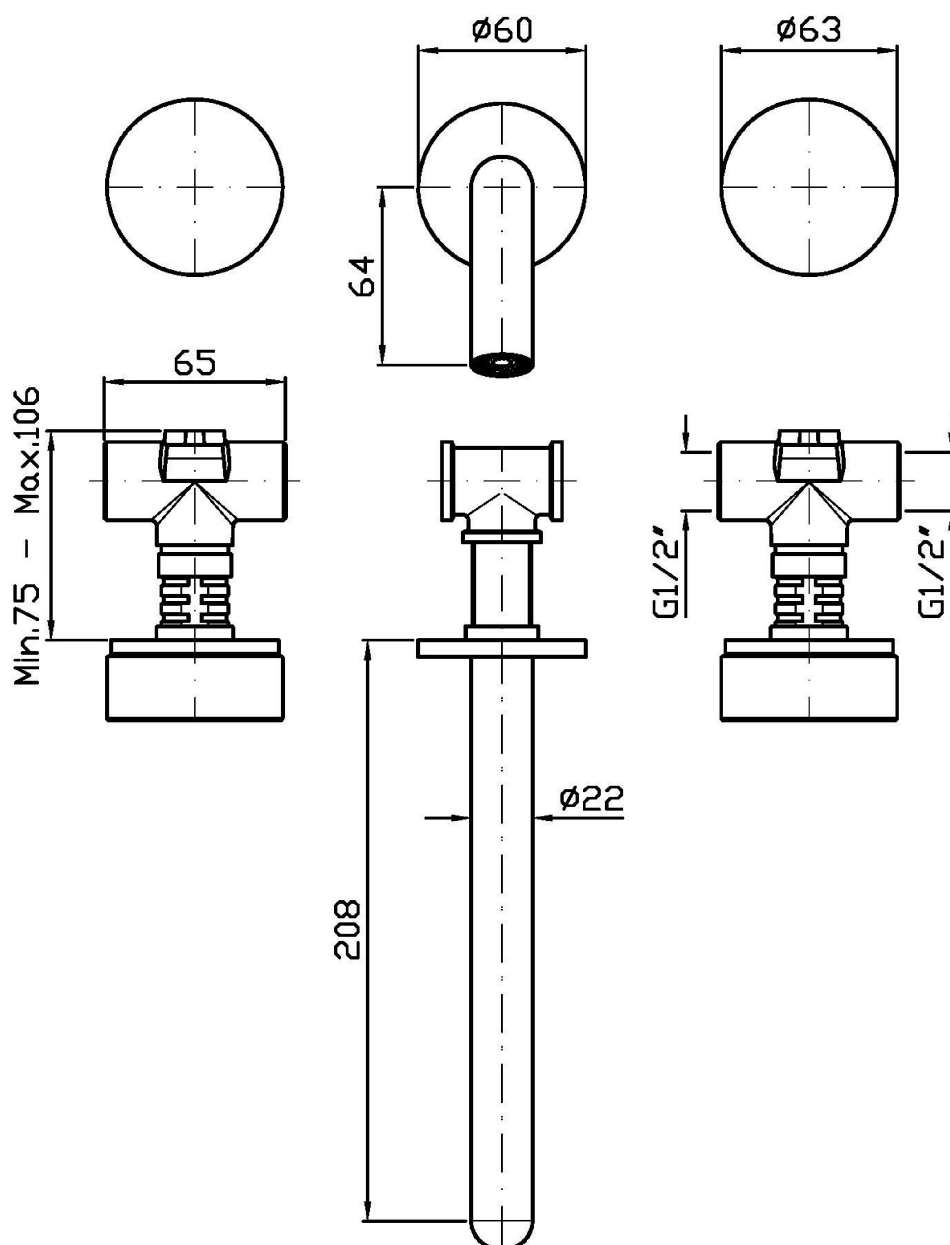

3 hole built-in basin mixer with aerator. Spout L. 210 mm. Calacatta gold marble handles.
Water Saving - water flow rate of 6 l/min or less.

R99500

Parte incasso corpo unico, interasse 200 mm /
Assembled built-in part, interaxe 200 mm.

R99504

Parte incasso con elementi liberi, distanza
variabile / Built-in part, not assembled, variable
distance.

Finiture / Finishes

 P91
Brushed PVD Copper / Brushed
PVD Copper

ISY22

ZIS4641.P91 Disegno Complessivo / Overall Drawing

ISY22

ZIS4641.P91 Portate / Flowrates (lt/min)

PRESSIONE PRESSURE	1 BAR	2 BAR	3 BAR	4 BAR	5 BAR
P1 LAVABO BASIN	2,6	3,7	4,4	4,5	4,5
P2					
P3					
P4					
P5					

ISY22

ZIS4641.P91 Pesi e Misure / Weights and Sizes

Peso (Kg) Weight (lb)	2,55 (Kg)	5,62 (lb)
Volume test (dc3) - (in3)	11,01 (dc3)	671,87 (in3)
h (mm) - (in)	90,00 (mm)	3,54 (in)
L1 (mm) - (in)	335,00 (mm)	13,19 (in)
L2 (mm) - (in)	365,00 (mm)	14,37 (in)