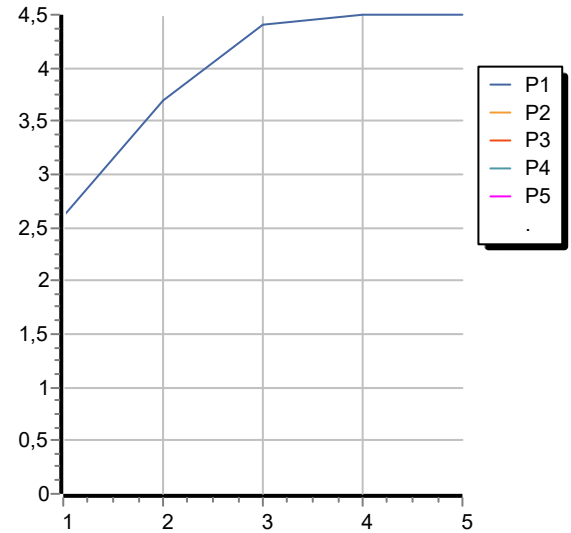

3 hole built-in basin mixer with aerator. Spout L. 210 mm. Calacatta gold marble handles.
Water Saving - water flow rate of 6 l/min or less.

R99500

Parte incasso corpo unico, interasse 200 mm /
Assembled built-in part, interaxe 200 mm.

R99504

Parte incasso con elementi liberi, distanza
variabile / Built-in part, not assembled, variable
distance.

Finiture / Finishes

 P91
Brushed PVD Copper / Brushed
PVD Copper

ISY22

ZIS4641.P91 Disegno Complessivo / Overall Drawing

ISY22

ZIS4641.P91 Portate / Flowrates (lt/min)

PRESSIONE PRESSURE	1 BAR	2 BAR	3 BAR	4 BAR	5 BAR
P1 LAVABO BASIN	2,6	3,7	4,4	4,5	4,5
P2					
P3					
P4					
P5					

ISY22

ZIS4641.P91 Pesi e Misure / Weights and Sizes

Peso (Kg) Weight (lb)	2,55 (Kg)	5,62 (lb)
Volume test (dc3) - (in3)	11,01 (dc3)	671,87 (in3)
h (mm) - (in)	90,00 (mm)	3,54 (in)
L1 (mm) - (in)	335,00 (mm)	13,19 (in)
L2 (mm) - (in)	365,00 (mm)	14,37 (in)